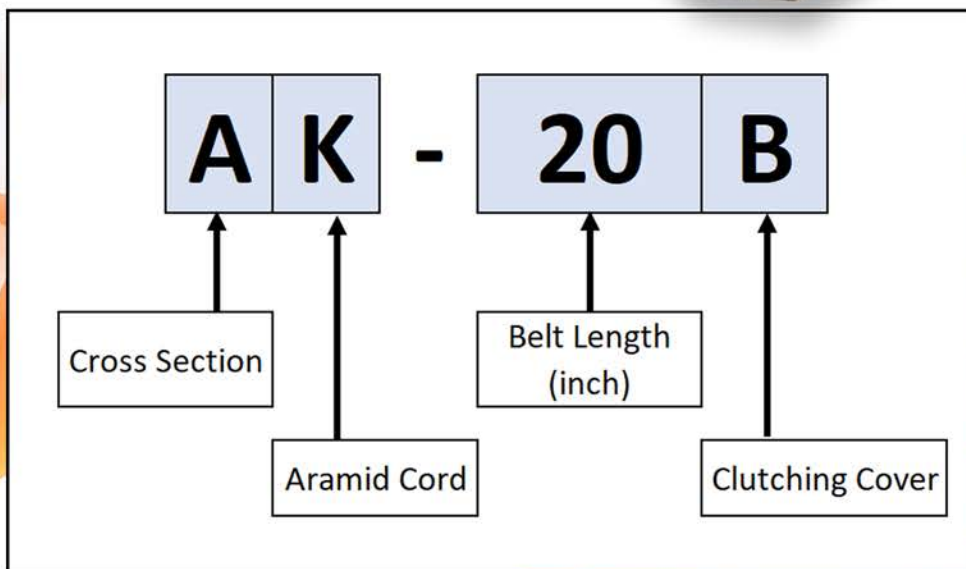

CLUTCHING COVER FABRIC

Reduces friction and heat buildup under shock loads and slippage with abrasive and puncture-resistant bareback (non-rubber) double layer fabric cover.

FIBER REINFORCED CHLOROPRENE

Oil and heat resistant rated for 180°F outperforms other rubbers in harsh operating conditions.

CORD REINFORCEMENT LAYER

Special high modulus rubber designed to support the cords to create even tension distribution across all cords.

Meets ARPM Antistatic properties

**Sizes available
up to 270 inches**

MITSUBOSHI®

MAXSTAR POWER V-BELTS

MITSUBOSHI A & B Conventional V-belts vs. Competitors

| A Section Belt | MAXSTAR POWER | Competitors | |
|-------------------------------|---------------|-------------|--------------|
| Top Width | 12.5mm | 11.8mm | 12.1mm |
| Thickness | 9.0mm | 8.8mm | 9.1mm |
| Fabric | Cotton/PET | Cotton/PET | Cotton/Nylon |
| COF (coefficient of friction) | 1.30 μ | 1.52 μ | 1.65 μ |
| Tensile Strength | 11.2 kN | 6.3kN | 10.6kN |

| B Section Belt | MAXSTAR POWER | Competitors |
|-------------------------------|---------------|-------------|
| Top Width | 16.5mm | 15.6mm |
| Thickness | 10.9mm | 10.8mm |
| Fabric | Cotton/PET | Cotton/PET |
| COF (coefficient of friction) | 1.29 μ | 1.56 μ |
| Tensile Strength | 14.7 kN | 8.5kN |